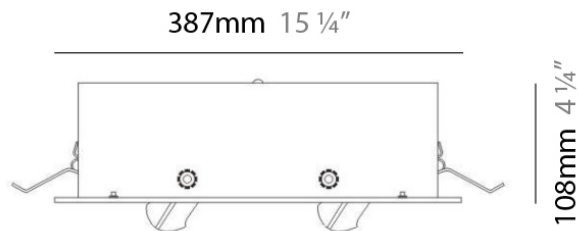

SPACE RECESSED

D96006

PROJECT	
TYPE	
NOTES	
QUANTITY	
DATE	

GENERAL

Series: Space
Brand: Milan
Division: Design
Mounting Type: Recessed
Mounting Location: Ceiling
Subcategory: Downlight

PHYSICAL

Shape: Square
Length (mm): 387
Length (in): 15 1/4
Width (mm): 387
Width (in): 15 1/4
Height (mm): 89
Height (in): 3 1/2
Light Distribution: Direct
Weight (kg): 3.2
Weight (lbs): 7
Diffuser: Glass - Sold Separately
Fixture Finish: Metallic Gray
Fixture Material: Metal

ELECTRICAL

Number of Lamps: 4
Lamp Type: LED Retrofit
Lamp Shape: MR16
Bulb Included: Bulb Not Included
Total Output Wattage (W): 20
Max. Wattage Per Lamp (W): 5
Lamp Base: GU10
Housing: Non - IC rated remodel housing is for use in non - insulated areas or where insulation is at least 3
Input Voltage (V): 120

LED

OPTICAL

RATINGS AND CERTIFICATIONS

Certified By: CSA Certified to UL and CSA Standards
IP rating: IP20